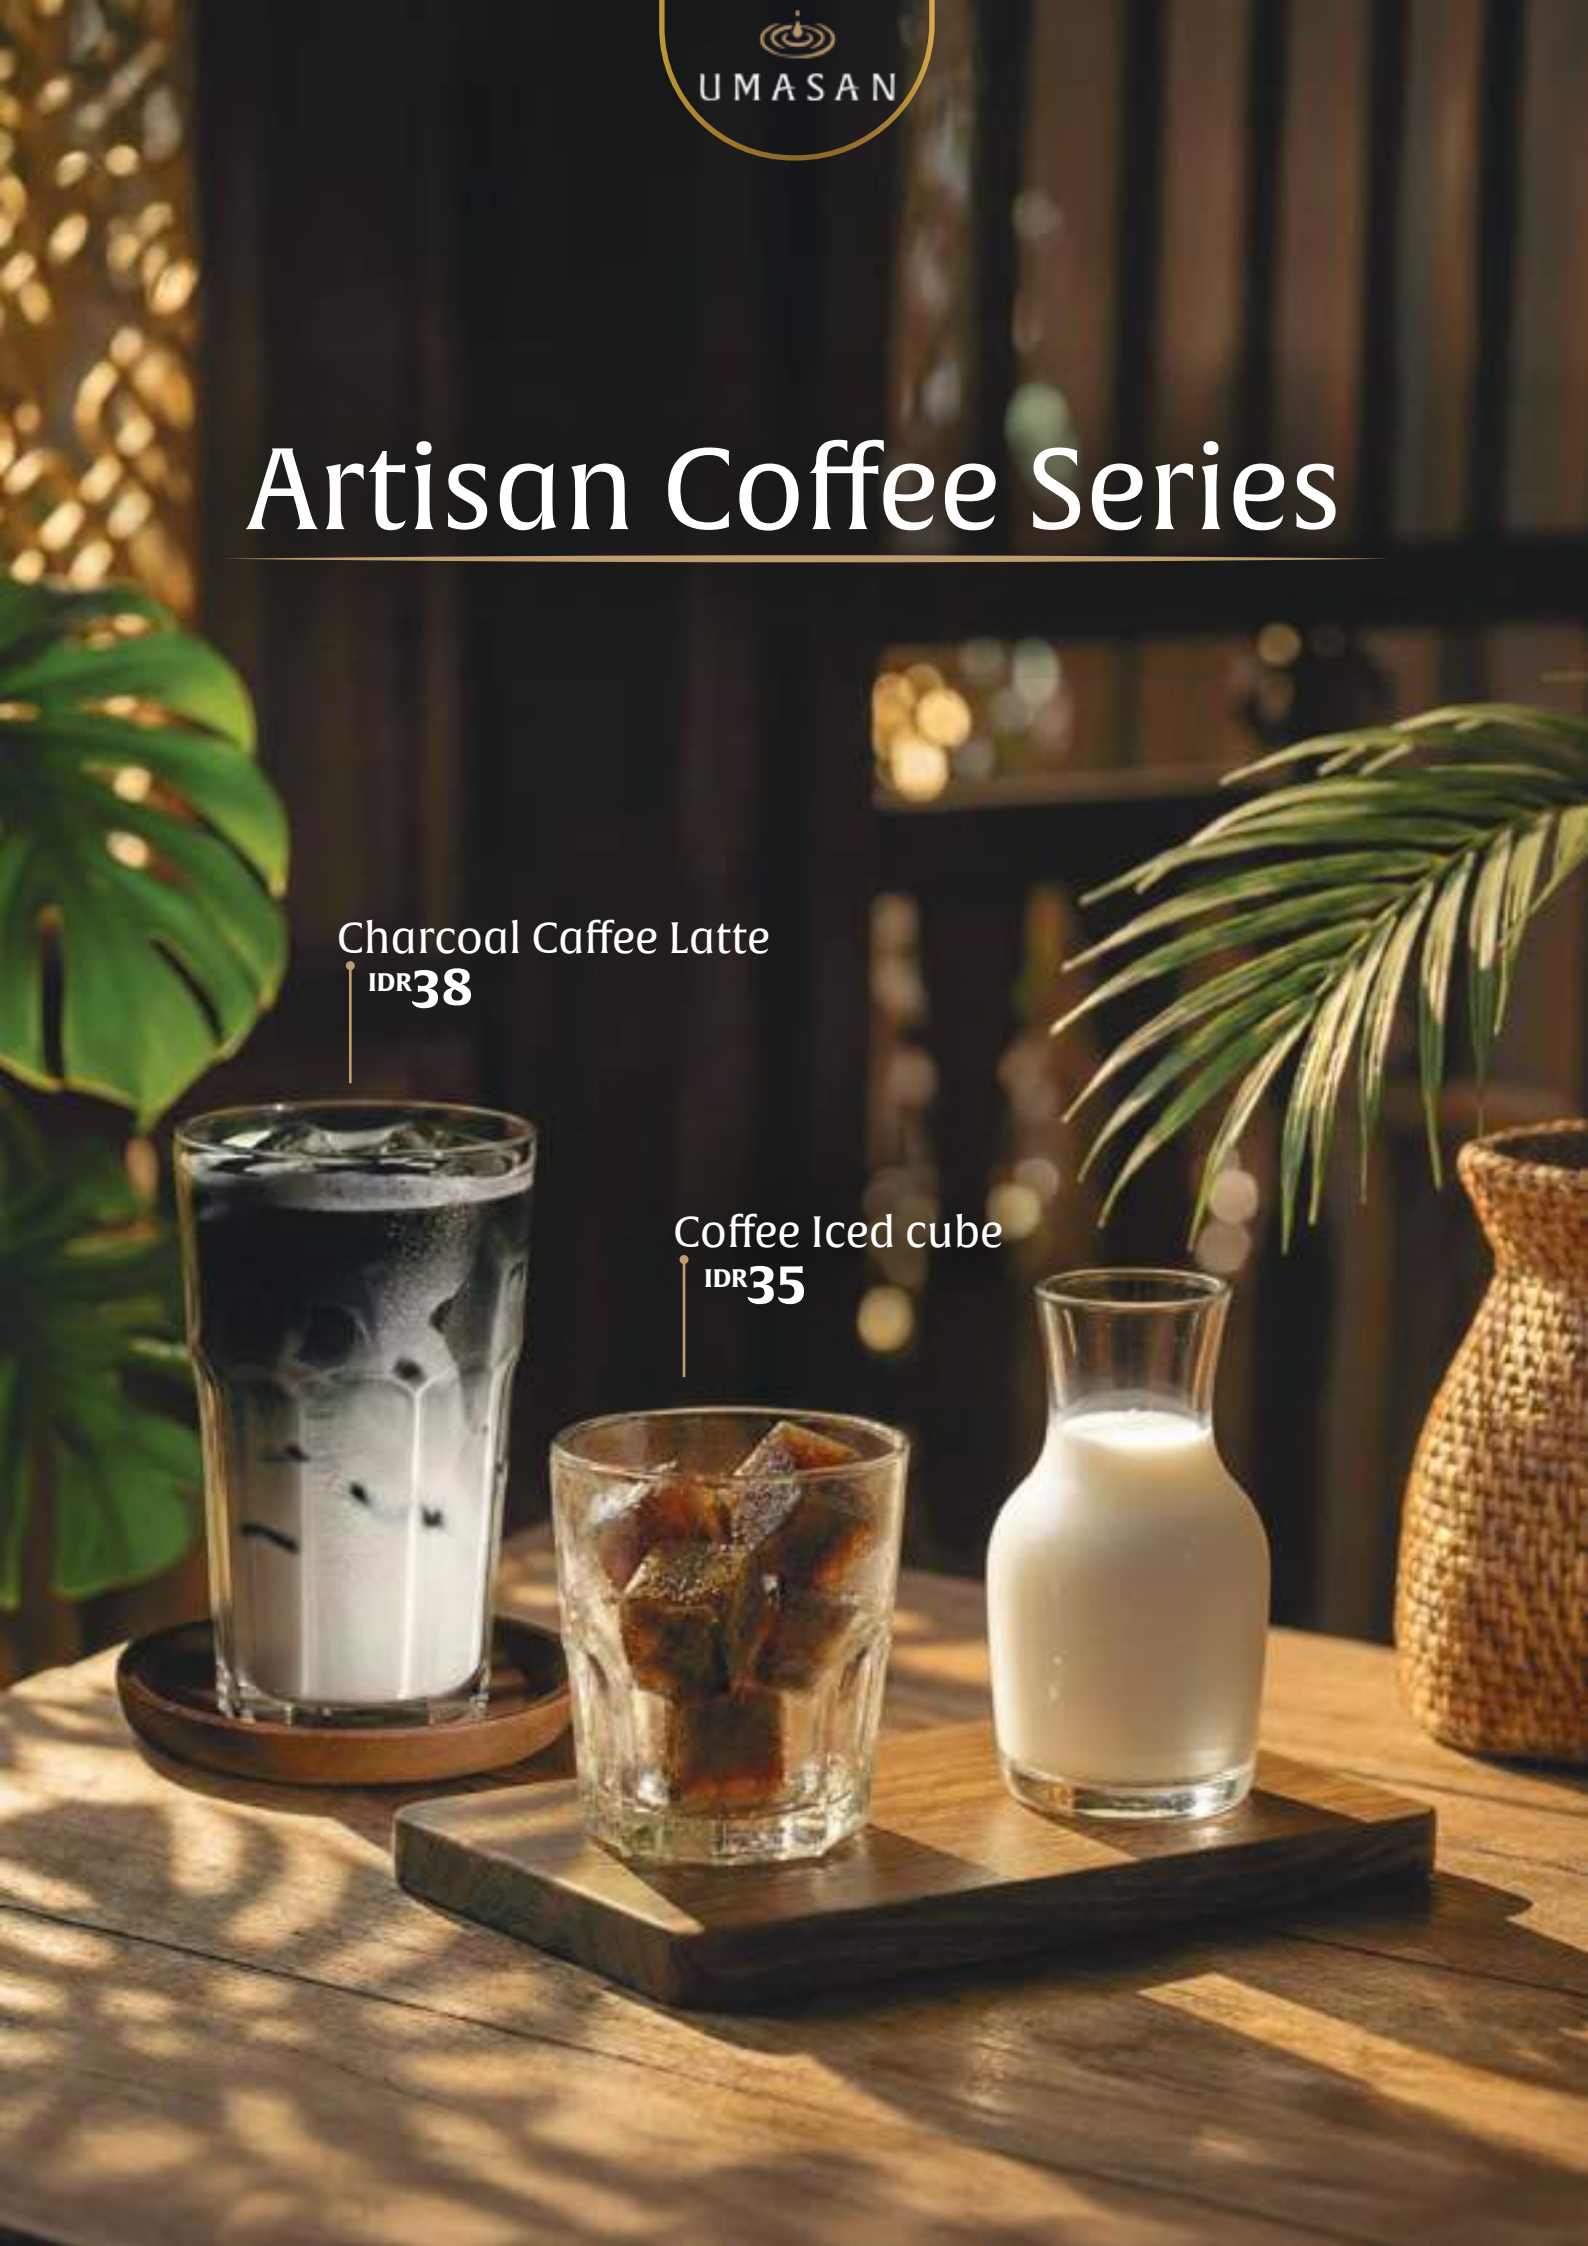

Artisan Coffee Series

Charcoal Caffee Latte

IDR**38**

Coffee Iced cube

IDR**35**

Non-Caffeine

Juice & Squash

Jus Mangga	20
Jus Alpukat	20
Jeruk peras	18
Sanapis	20
lychee Bonanza	25

Es Tradisional

Es Campur	25
Es Teler	20
Es Oyen	25

The image shows two glasses of iced fruit drinks. The glass on the left contains a peach and mint garnish. The glass on the right has a splash of liquid. A peach is also visible in the foreground.

www.umasanexperience.com

*Subject to Service 5% - All the prices are in Rupiah.

*Presentasi Mungkin berbeda dari gambar dan dapat berubah tanpa pemberitahuan sebelumnya